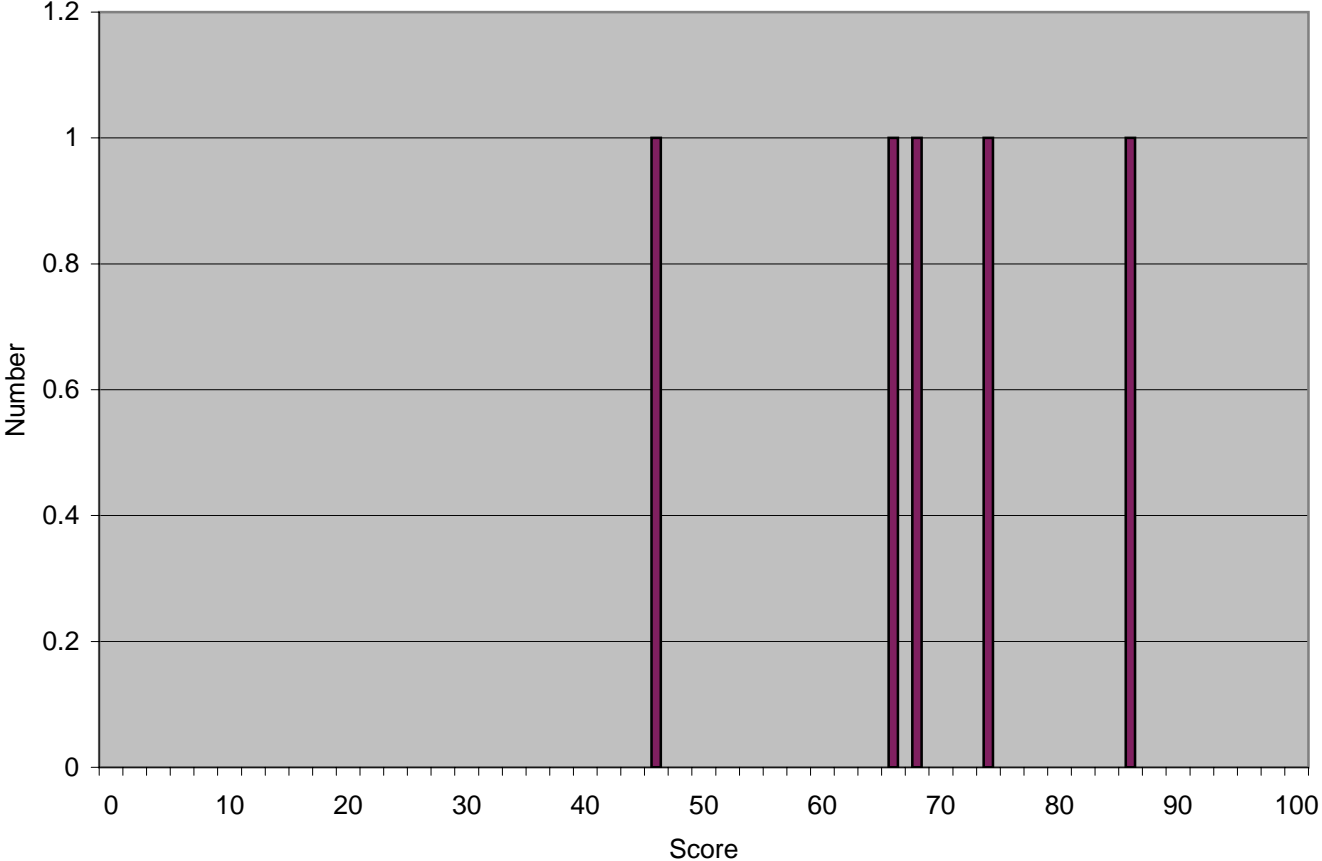

ECE 236A Midterm Exam Scores Winter 2008

Median = 67 Mean = 67.2 Standard deviation = 14.7 Range = 45-85